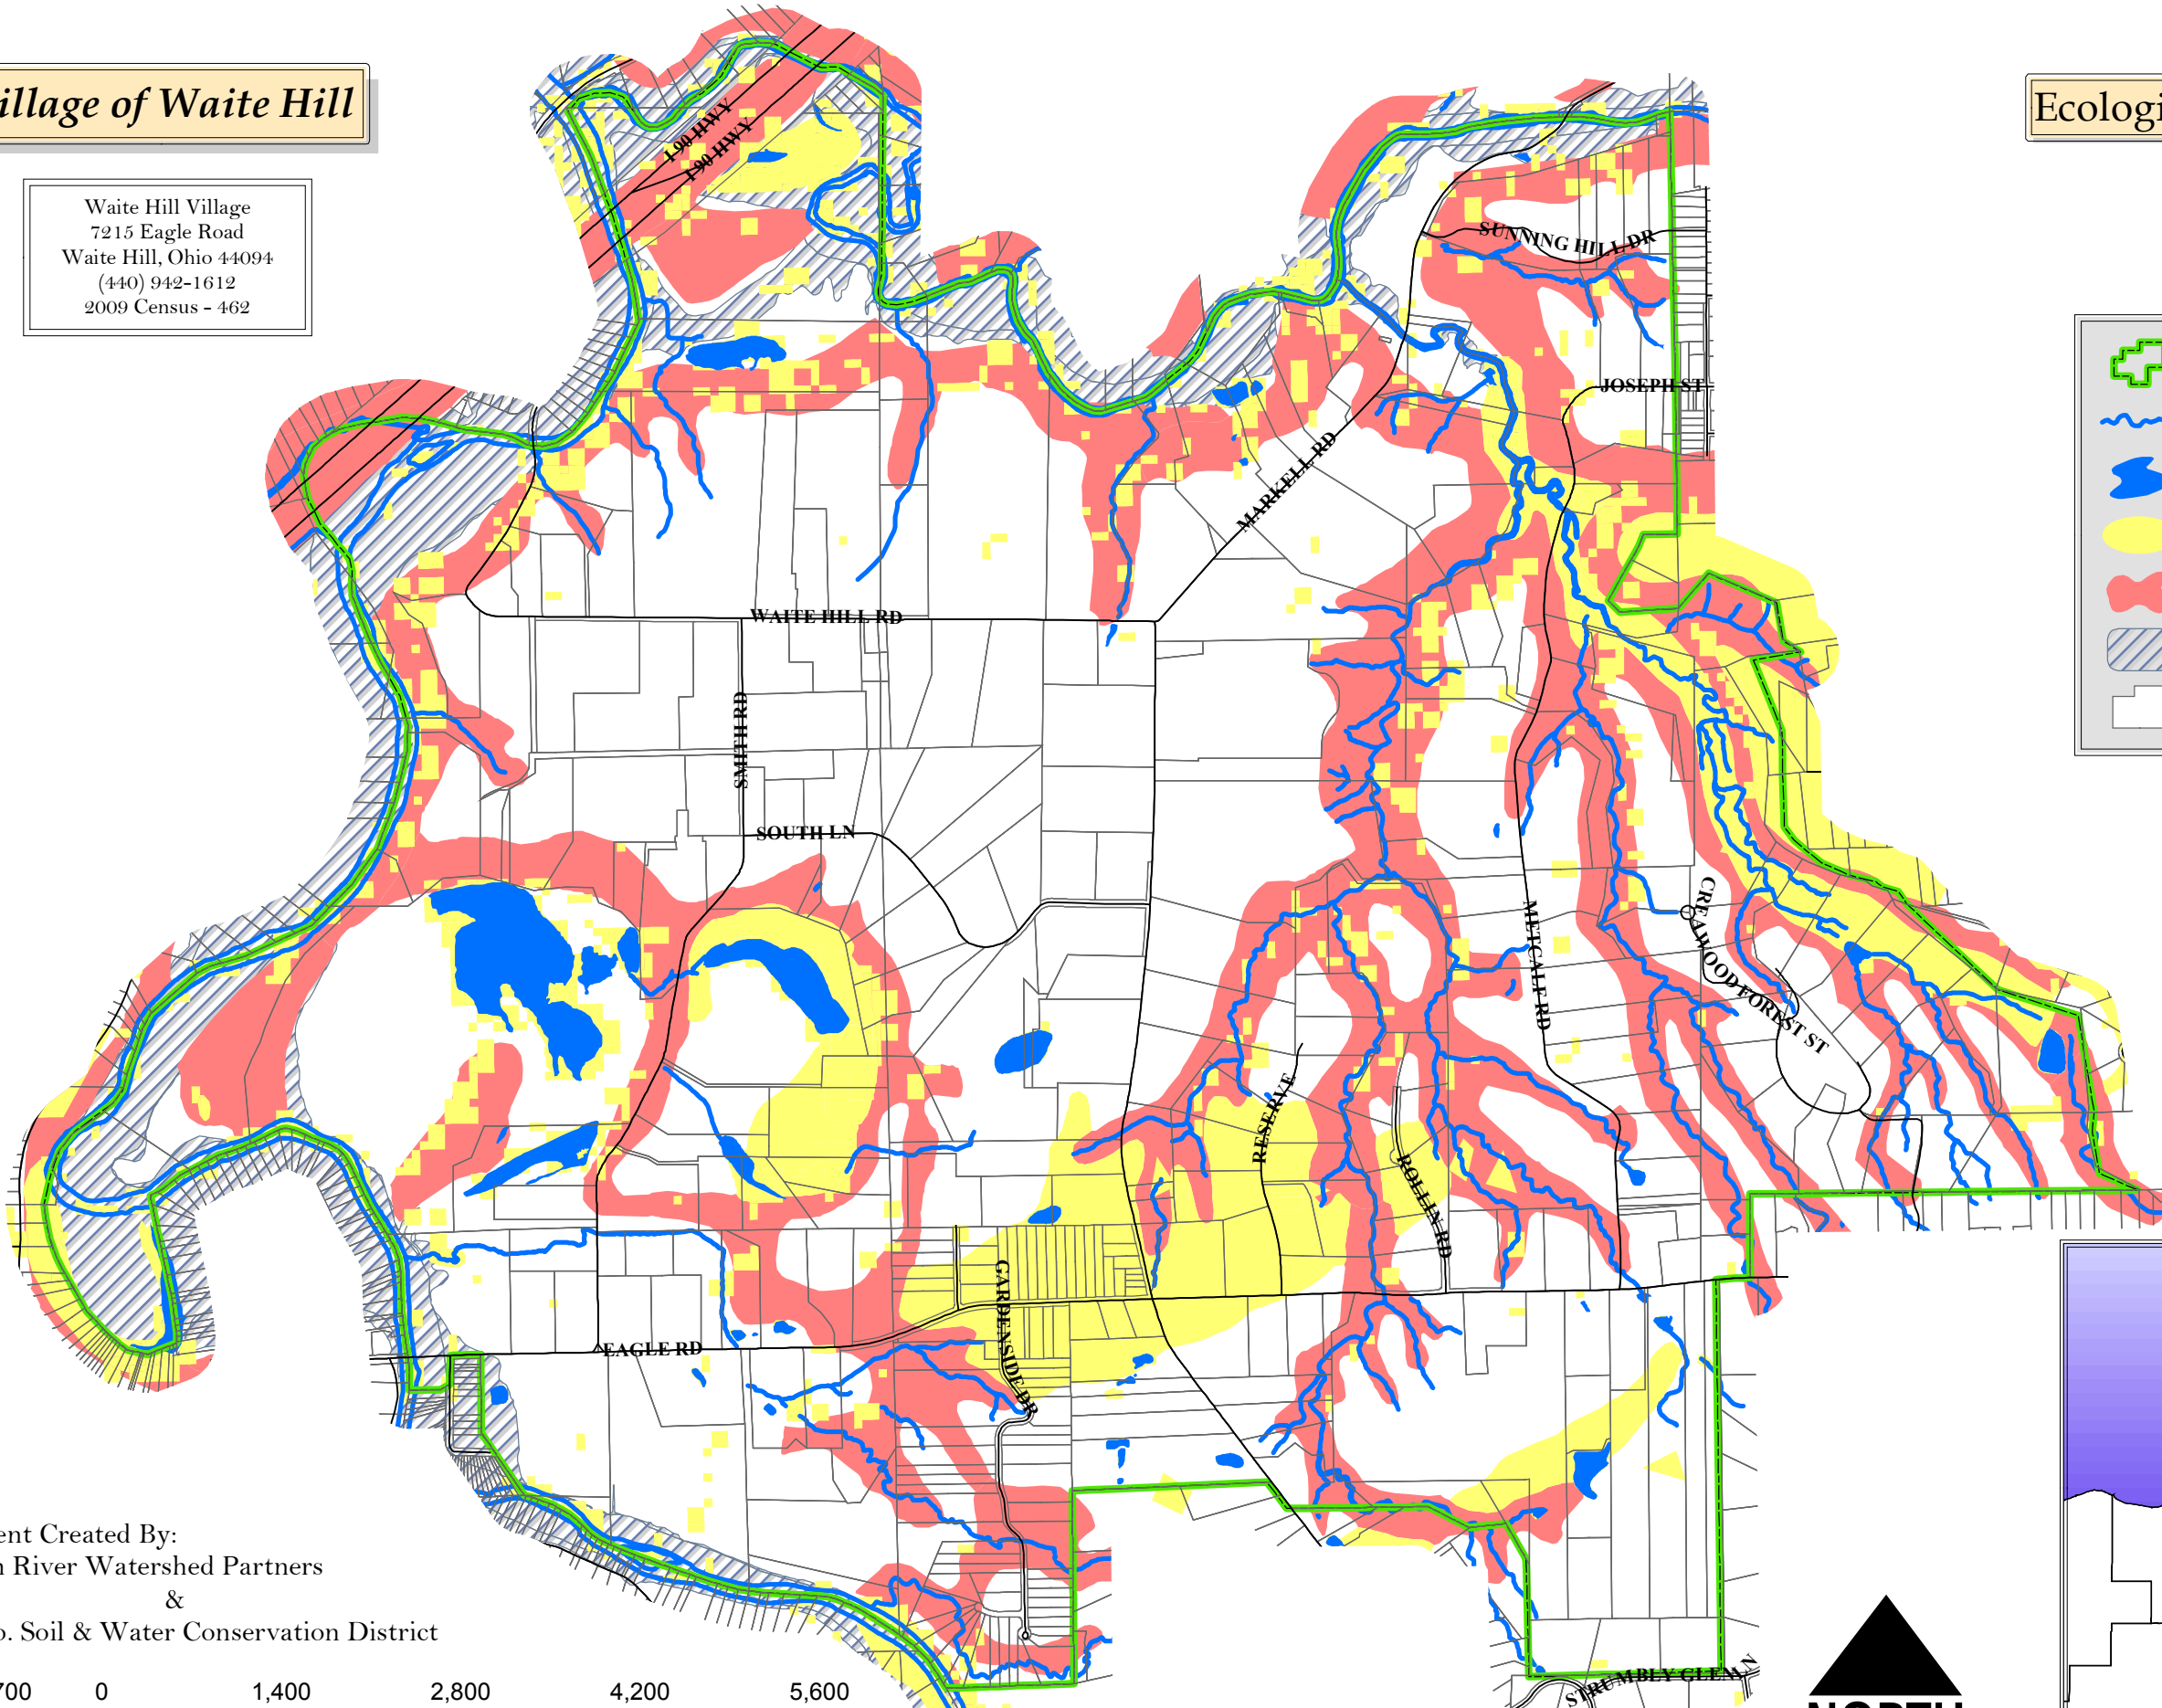

Village of Waite Hill

Waite Hill Village
 7215 Eagle Road
 Waite Hill, Ohio 44094
 (440) 942-1612
 2009 Census - 462

Ecologically Sensitive Areas Map

April, 2012

-  Waite Hill Village Boundary
-  Rivers and Streams
-  Lakes and Ponds
-  Potential Wetlands
-  15-75% Slopes
-  100 Year Floodplain
-  Parcels

Document Created By:
 Chagrin River Watershed Partners
 &
 Lake Co. Soil & Water Conservation District